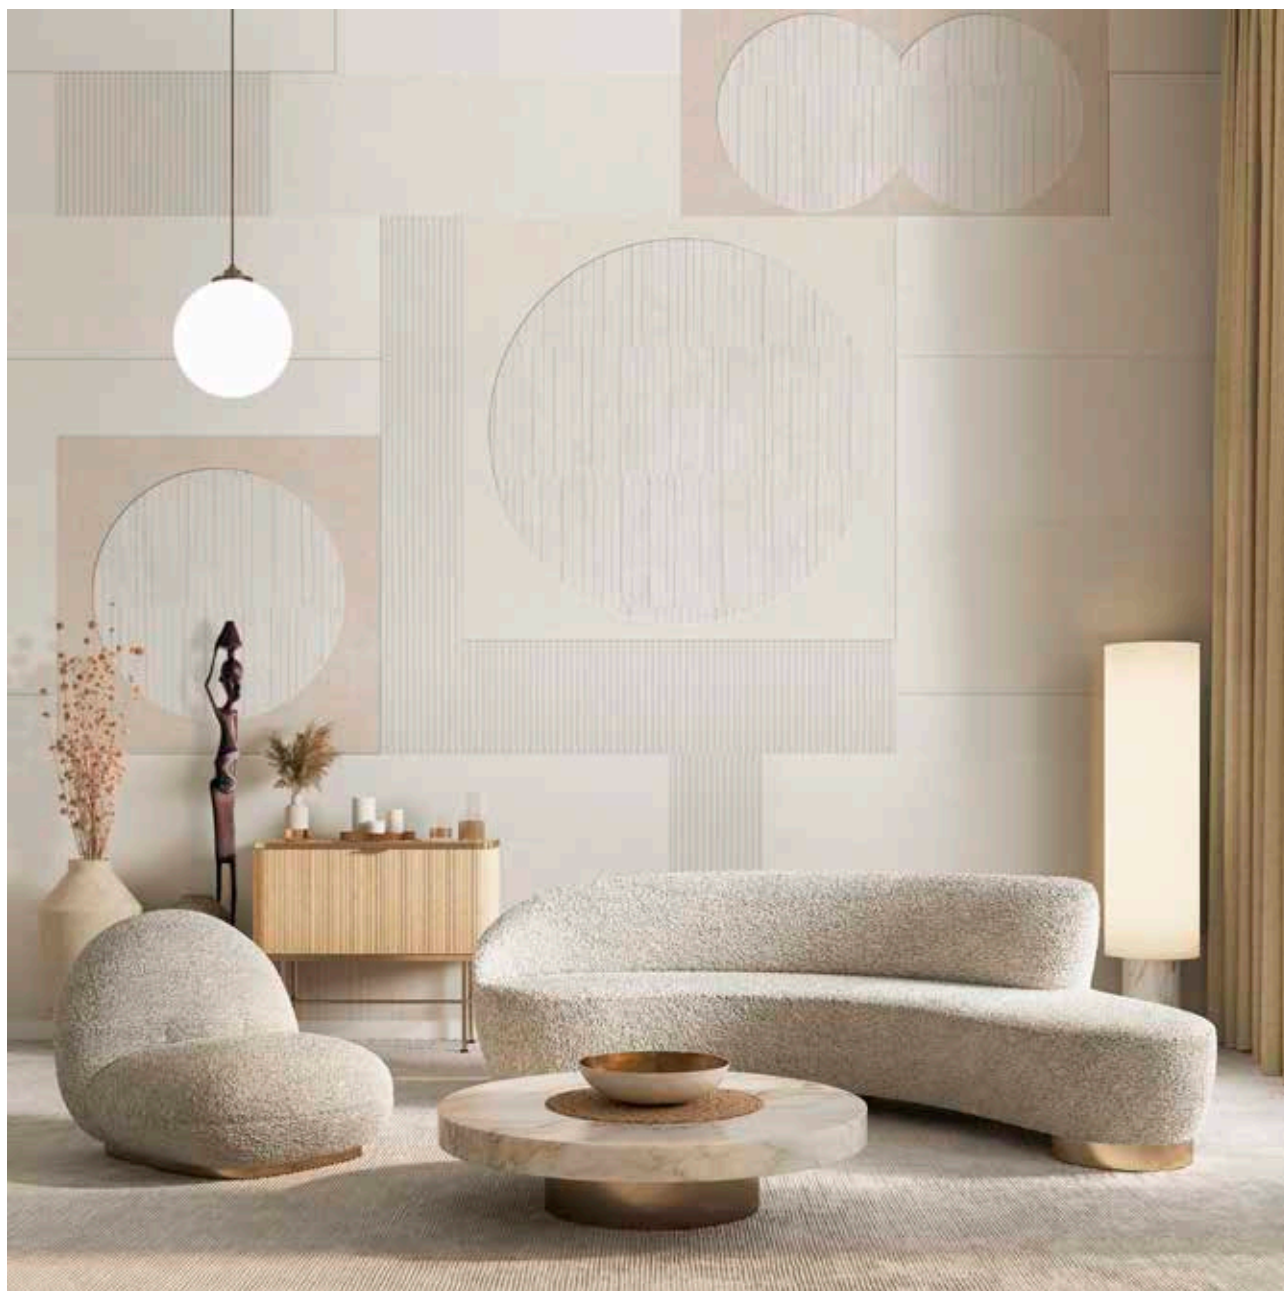

81590 – SAFI